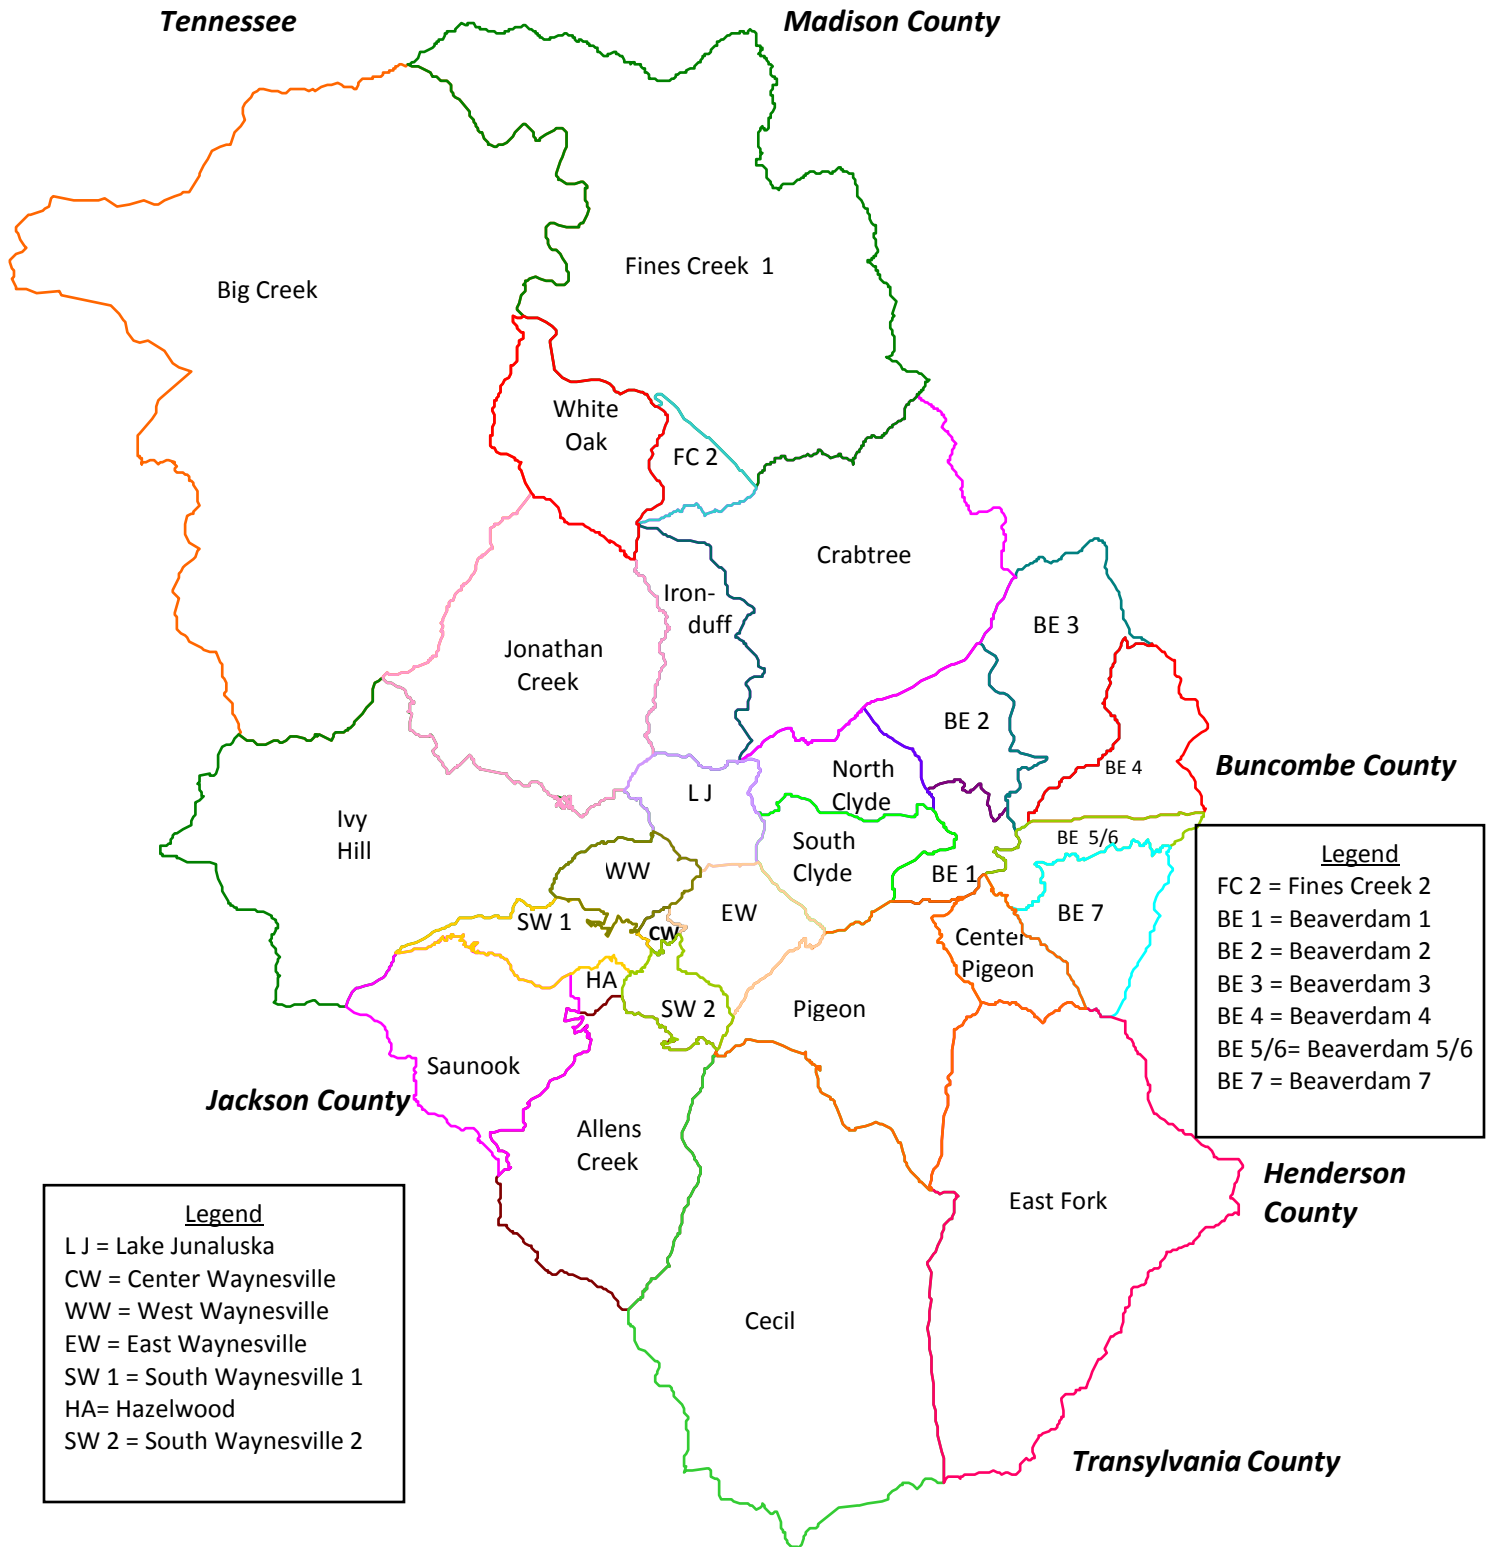

**Voting Precinct Map
Haywood County, North Carolina**

Legend
 LJ = Lake Junaluska
 CW = Center Waynesville
 WW = West Waynesville
 EW = East Waynesville
 SW 1 = South Waynesville 1
 HA = Hazelwood
 SW 2 = South Waynesville 2